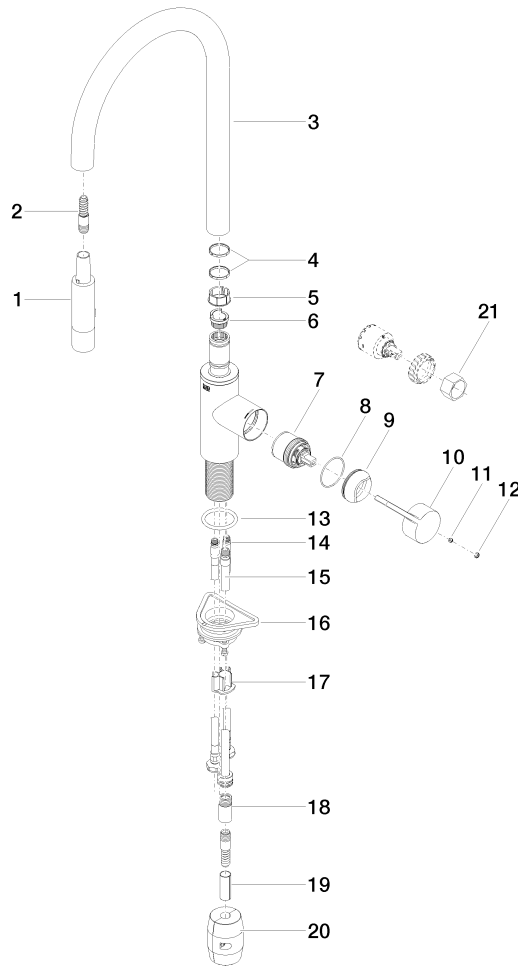

TARA ULTRA Single-lever mixer Pull-down with spray function - Brushed Chrome

TARA ULTRA

33 870 875

- 240mm projection
- pivotable spout 360°
- Optional swivel limiter available with swivel limiter set 12 823 970 90
- laminar and spray flow
- height of mixer 500 mm
- height up to laminar flow regulator 240 mm
- hole diameter 35 mm
- 1800 mm metal shower hose
- sprayface with anti-scaling system
- max. flow 10.4 l/min at 3 bar flow pressure
- lead-free
- This product can help a building meet the requirements of Green Building Rating Systems, e.g. LEED®, BREEAM®, DGNB

Recommended miscellaneous

Swivel limitation set -

12 823 970 90

Recommended miscellaneous

**Dispenser without rosette -
Brushed Chrome**

82 424 970-93

Recommended miscellaneous

**Strainer waste with control handle -
Brushed Chrome**

10 712 970-93

33 870 875

mm [inches]

Flow rate chart

Certificates

LGA_28657.

GDV_0400314.

33 870 875

Spare parts list

No.	Item Number	Name	Quantity used	Delivery time
1	90 12 11 148 00-93	shower	1	20
2	04 30 02 120 00-85	hose	1	30
3	90 28 22 304 00-93	spout	1	20
4	09 28 10 160 90	ring	2	2
5	09 18 40 186 90	sleeve	1	2
6	09 30 11 203 90	ring	1	2
7	90 15 05 064 05 90	cartridge	1	2
8	09 14 10 190 90	seal	1	2
9	09 28 30 030-93	cover	1	60
10	09 20 87 020-93	handle	1	60
11	90 31 11 063 00 90	pin	1	2
12	90 31 20 087 00-93	plug	1	20
13	09 14 10 036 90	seal	1	2
14	04 30 04 101 00 90	hose	2	2
15	04 28 20 067 00 90	pipe	1	2
16	04 30 11 040 00 90	fixing set	1	2
17	09 20 93 056 90	insert	1	2
18	90 24 03 253 00 90	adaptor	1	2
19	09 30 03 038 90	hose	1	2
20	04 21 50 010 00 90	accessories	1	2
21	90 30 09 031 00 90	key	1	2