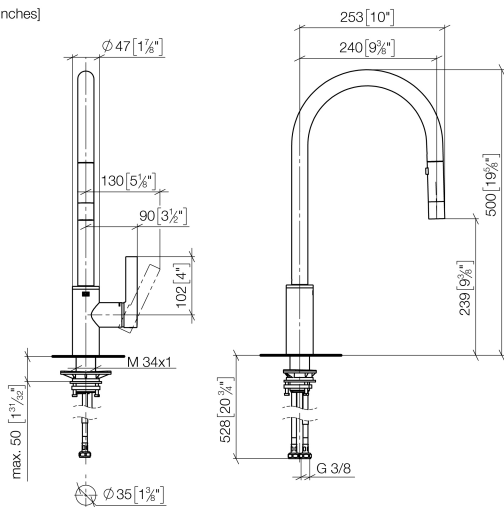

TARA ULTRA Single-lever mixer Pull-down with spray function - Brushed Chrome

TARA ULTRA

33 870 875

- 240mm projection
- pivotable spout 360°
- Optional swivel limiter available with swivel limiter set 12 823 970 90
- laminar and spray flow
- height of mixer 500 mm
- height up to laminar flow regulator 240 mm
- hole diameter 35 mm
- 1800 mm metal shower hose
- sprayface with anti-scaling system
- max. flow 10.4 l/min at 3 bar flow pressure
- lead-free
- This product can help a building meet the requirements of Green Building Rating Systems, e.g. LEED®, BREEAM®, DGNB

Recommended miscellaneous

Swivel limitation set -

12 823 970 90

Recommended miscellaneous

**Dispenser without rosette -
Brushed Chrome**

82 424 970-93

Recommended miscellaneous

**Strainer waste with control handle -
Brushed Chrome**

10 712 970-93

33 870 875

mm [inches]

Flow rate chart

Certificates

LGA_28657.

GDV_0400314.

33 870 875

Spare parts list

No.	Item Number	Name	Quantity used	Delivery time
1	90 12 11 148 00-93	shower	1	20
2	04 30 02 120 00-85	hose	1	30
3	90 28 22 304 00-93	spout	1	20
4	09 28 10 160 90	ring	2	2
5	09 18 40 186 90	sleeve	1	2
6	09 30 11 203 90	ring	1	2
7	90 15 05 064 05 90	cartridge	1	2
8	09 14 10 190 90	seal	1	2
9	09 28 30 030-93	cover	1	60
10	09 20 87 020-93	handle	1	60
11	90 31 11 063 00 90	pin	1	2
12	90 31 20 087 00-93	plug	1	20
13	09 14 10 036 90	seal	1	2
14	04 30 04 101 00 90	hose	2	2
15	04 28 20 067 00 90	pipe	1	2
16	04 30 11 040 00 90	fixing set	1	2
17	09 20 93 056 90	insert	1	2
18	90 24 03 253 00 90	adaptor	1	2
19	09 30 03 038 90	hose	1	2
20	04 21 50 010 00 90	accessories	1	2
21	90 30 09 031 00 90	key	1	2